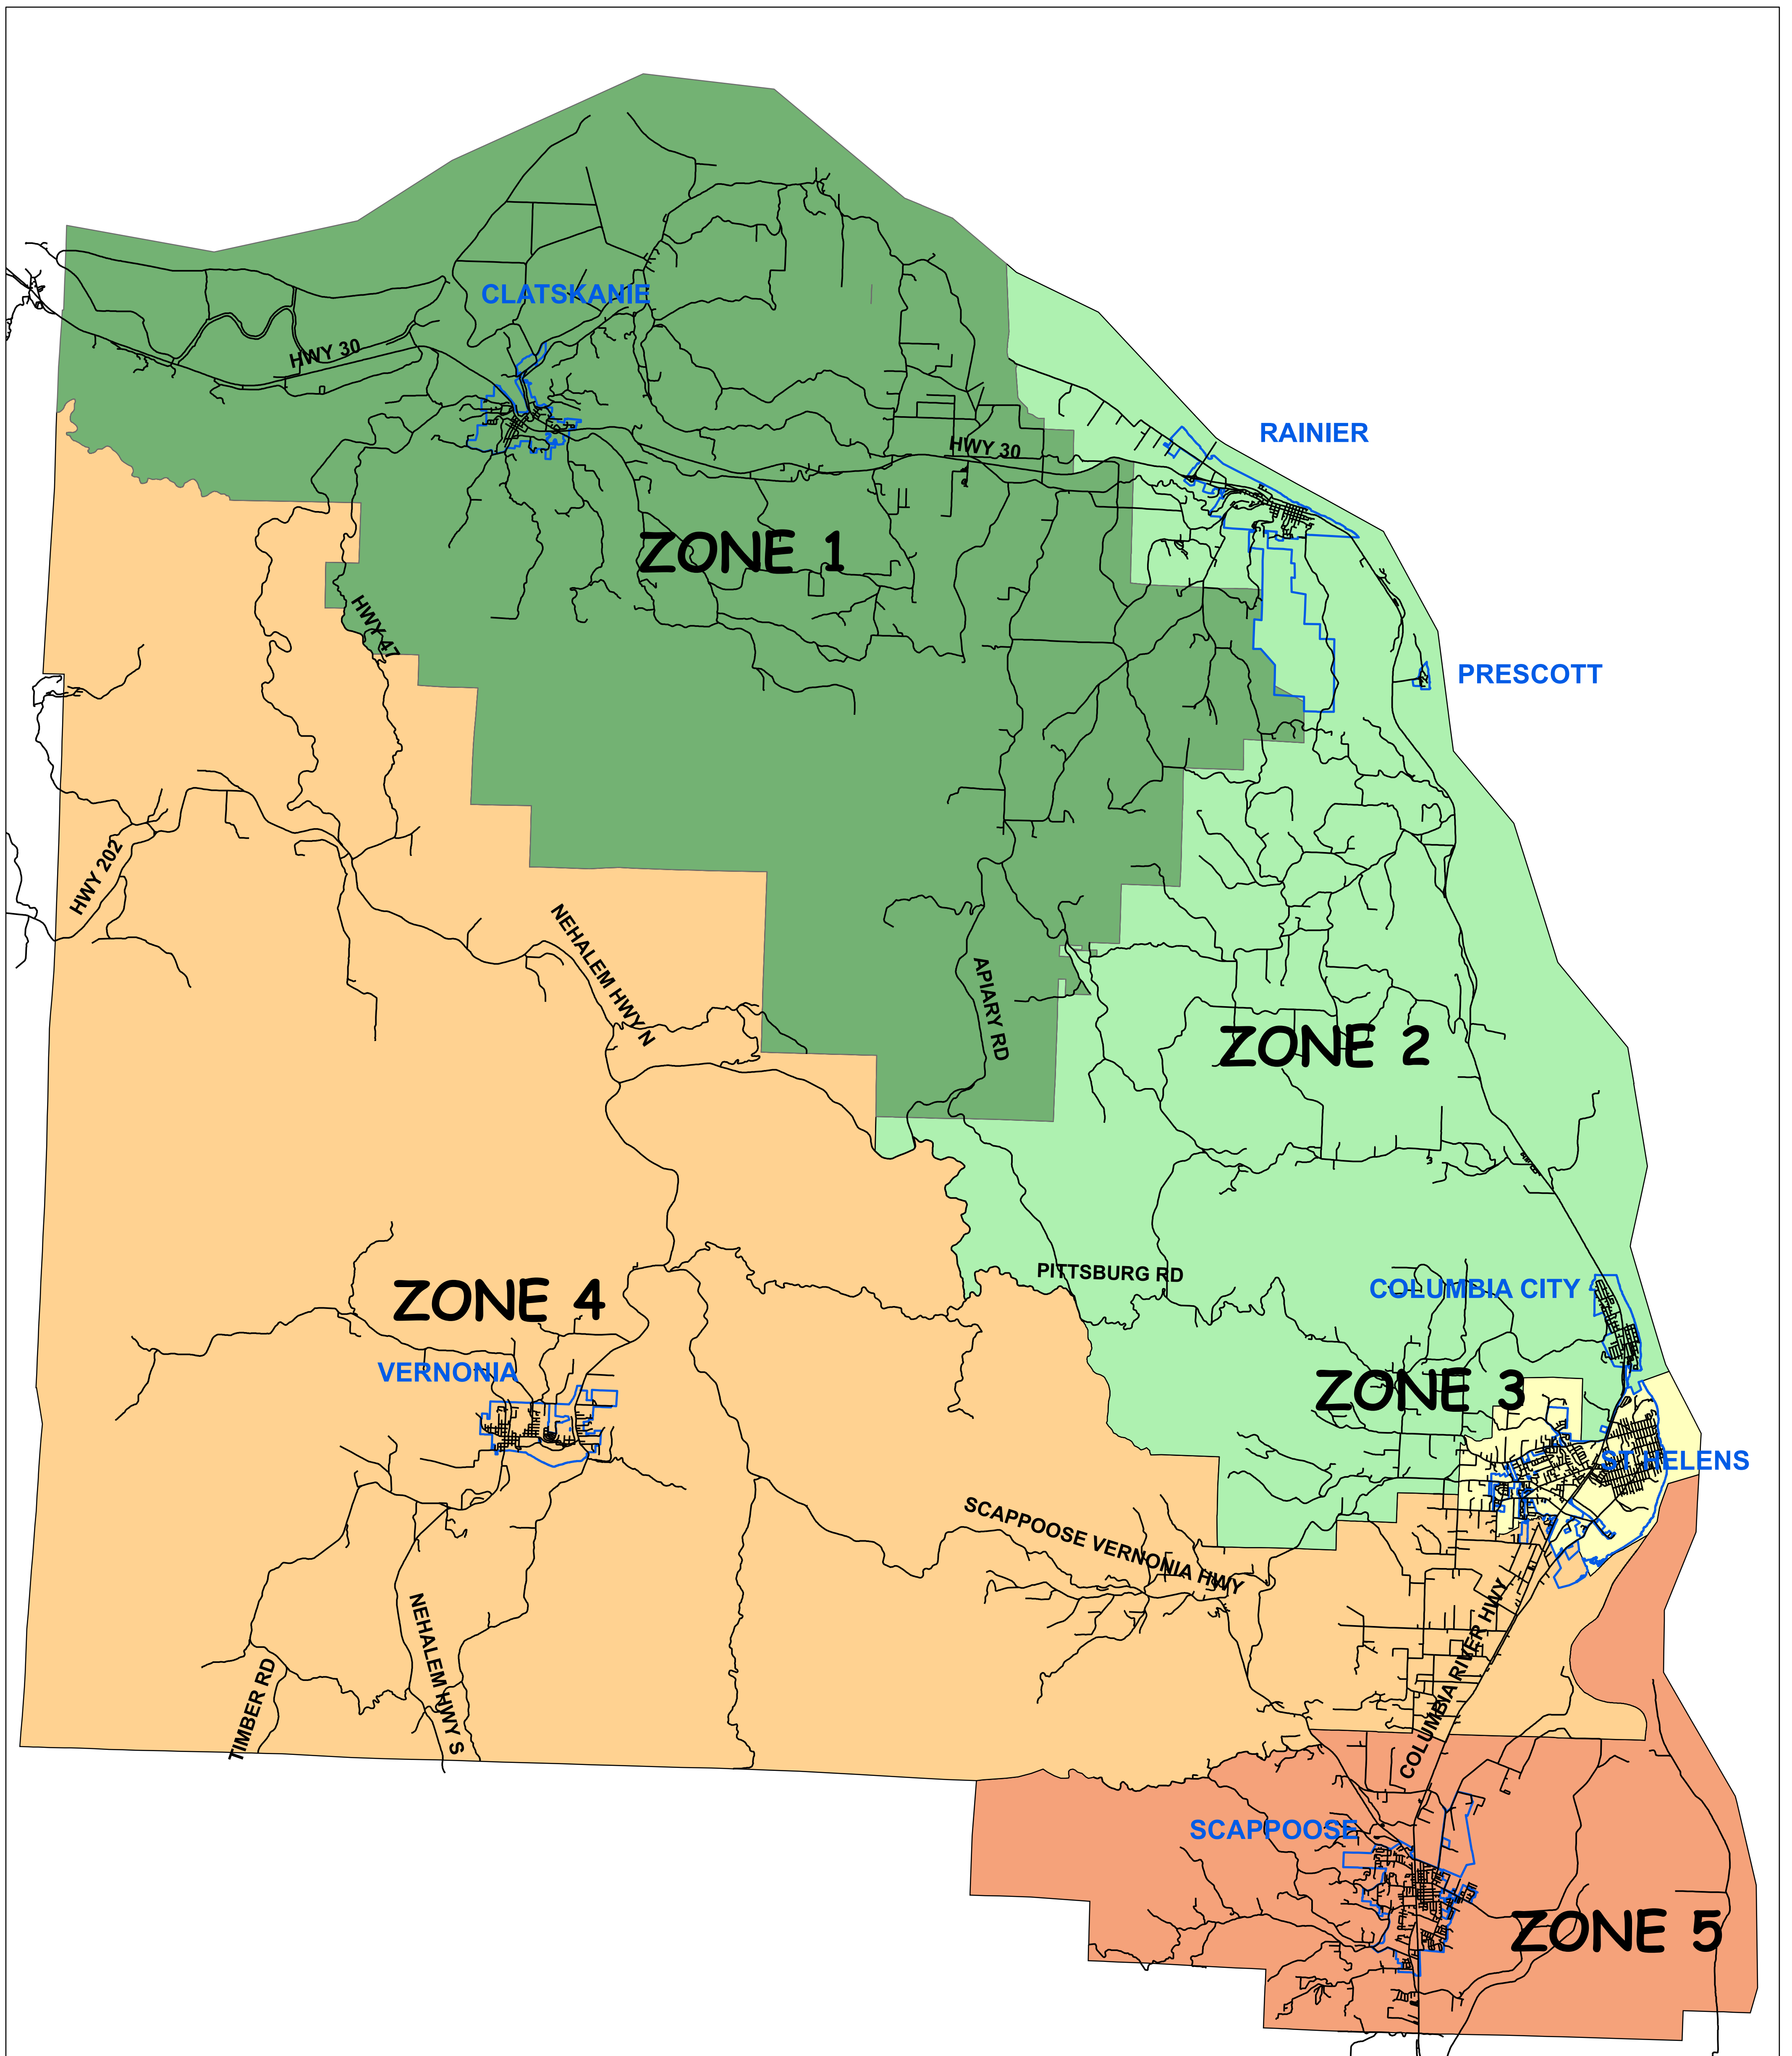

Columbia 911 Voter Zone Map

Zone 1

Voter Precincts

City of Clatskanie
 N Clatskanie-
 Marshland
 S Clatskanie
 Delena
 Quincy
 Apiary

Zone 2

Voter Precincts

Goble
 City of Rainier
 W Rainier
 E Rainier
 Yankton
 S Deer Island
 N Deer Island
 Prescott
 Columbia City

Zone 3

Voter Precincts

Milton
 St Helens 1
 St Helens 4
 St Helens 6

Zone 4

Voter Precincts

McNulty
 N Warren
 S Warren
 City of Vernonia
 Chapman
 Mist

Zone 5

Voter Precincts

Scappoose 1
 Scappoose 2
 Scappoose 4
 SE Scappoose
 W Scappoose
 Sauvie Island

Legend

- STREETS
- CITY
- Columbia 911**
- ZONE 1
- ZONE 2
- ZONE 3
- ZONE 4
- ZONE 5